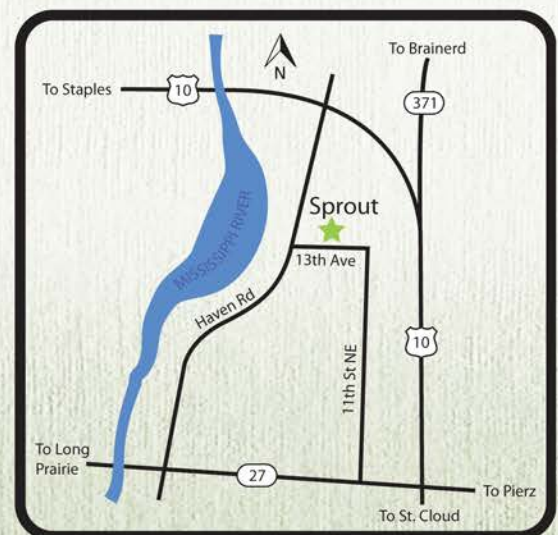

www.sproutmn.com 

609 13th Ave NE, Door 8, Little Falls, MN

Sponsored In Part By:

ARTPLACE