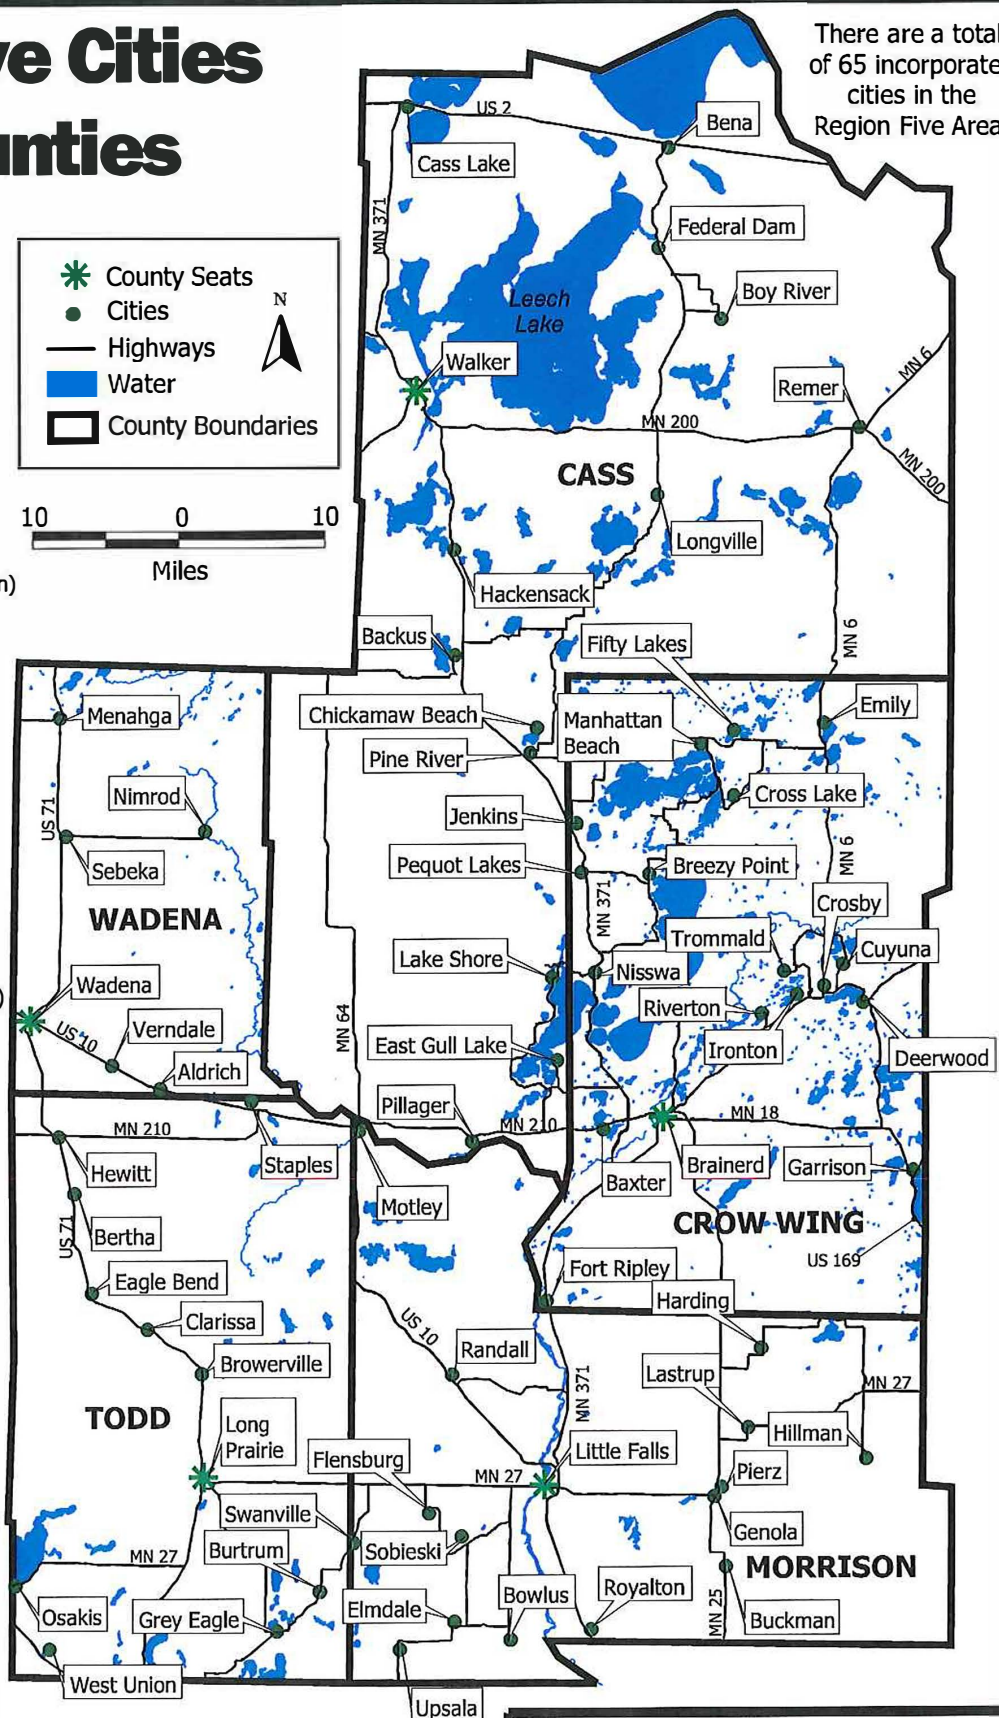

Region Five Cities and Counties

There are a total of 65 incorporated cities in the Region Five Area.

Cass County:

Backus
Bena
Boy River
Cass Lake
Chickamaw Beach
East Gull Lake
Federal Dam
Hackensack
Lake Shore
Longville
Motley*
Pillager
Pine River
Remer
Walker

Morrison County:

Bowlus
Buckman
Elmdale
Flensburg
Genola
Harding
Hillman
Lastrup
Little Falls
Motley*
Pierz
Randall
Royalton* (Benton)
Sobieski
Swanville
Upsala

Crow Wing County:

Baxter
Brainerd
Breezy Point
Crosby
Crosslake
Cuyuna
Deerwood
Emily
Fifty Lakes
Fort Ripley
Garrison
Ironton
Jenkins
Manhattan Beach
Nisswa
Pequot Lakes
Riverton
Trommald

Todd County:

Bertha
Browerville
Burtrum
Clarissa
Eagle Bend
Grey Eagle
Hewitt
Long Prairie
Osakis* (Douglas)
Staples*
West Union

Wadena County:

Aldrich
Menahga
Nimrod
Sebeka
Staples*
Verndale
Wadena*
(OtterTail)

* indicates cities that lie in more than one County.

Projection: NAD 1983, UTM Zone 15

Sources: ESRI, Inc. Redlands, CA 908-793-2853
Census TIGER/line data, US Bureau of Census
<http://www.esri.com/data/download/census2000_tigerline/index.html>

Region 5 Liability: Although attention was paid to accuracy, these data are provide on an "AS IS" basis, without warranty of any type, expressed or implied, including but not limited to any warranty as to their performance, merchantability, or fitness for any particular purpose.

REGION FIVE
Development Commission

200 1st Street NE Suite 2 | Staples, MN 56479 | 218.894.3233